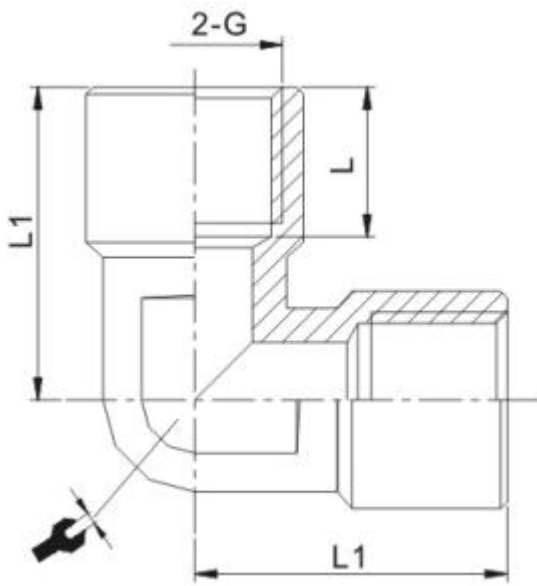

Transition Fittings

CLF SERIES

Dimension

MODEL	G	L	L1	
CLF-G01	G1/8	8.5	18	9
CLF-G02	G1/4	11	23	11
CLF-G03	G3/8	12	25.5	13
CLF-G04	G1/2	14	30.5	17