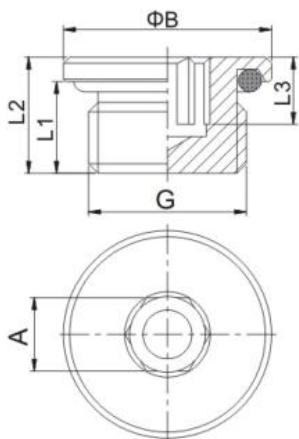

## Transition Fittings

## Dimension

MODEL	G	L1	L2	L3	A	ΦB
WBP-M5	M5	3.5	5.5	2.5	2	7.3
WBP-G01	G1/8	5.5	7.5	4	4	13
WBP-G02	G1/4	6.5	8.5	4.5	6	16
WBP-G03	G3/8	7.5	10	5.5	8	20
WBP-G04	G1/2	9	11.5	6.5	10	24